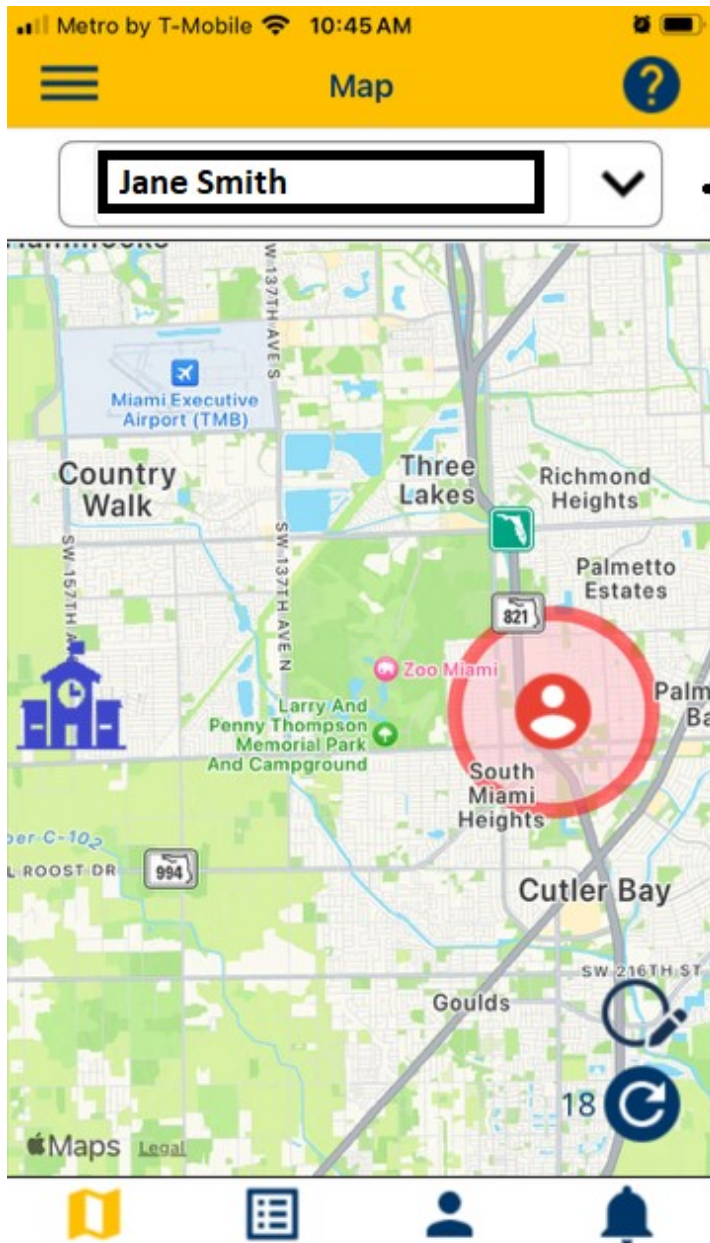

Map

If you have more than one student, select the pulldown menu.

The Radius allows you to customize the distance when you want to be alerted of the bus approaching the stop.