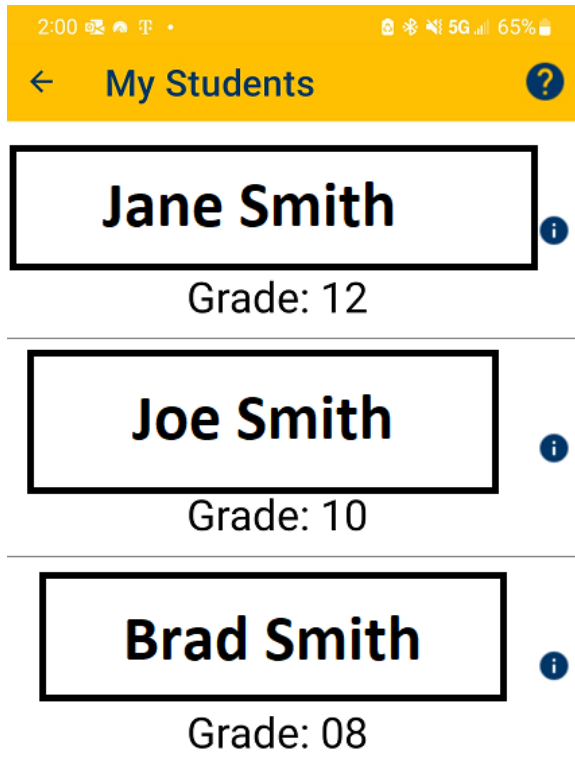

My Students

Your students are automatically added based on the existing private email address that is registered in the school's student information system (DSIS).