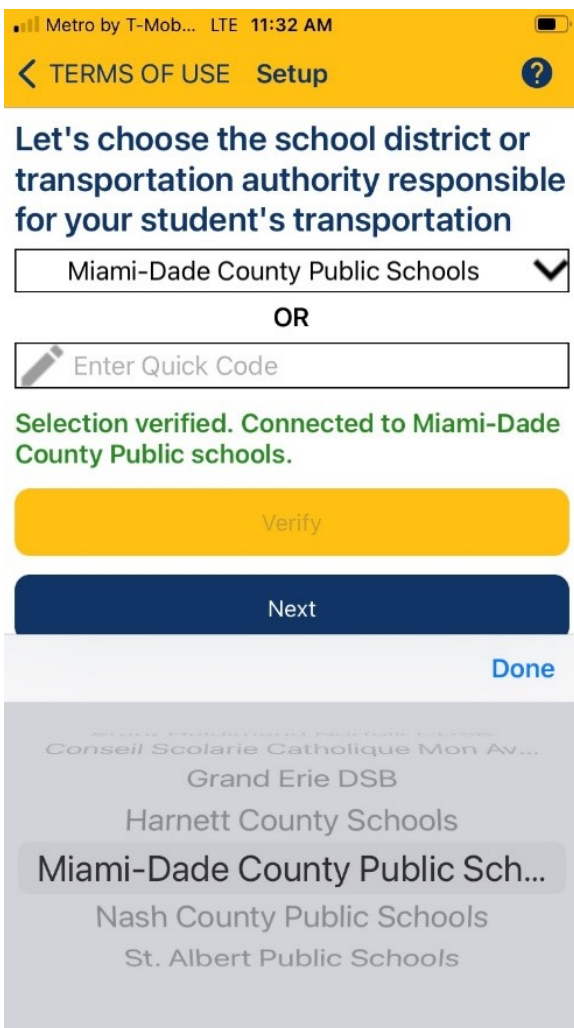

Android

CHIPMUNK User Guide

Apple

This app allows you to see estimated arrival times for student transportation to and from school. Download the app from the Play Store or Apple store. You can also scan the QR code with your cell phone camera. After you install the app click **Next** to agree and scroll down the disclaimer. Click **I Agree** to continue.

Setup

In the pulldown menu select the school district and click **Next**. Our school district is **Miami-Dade County Public Schools**.