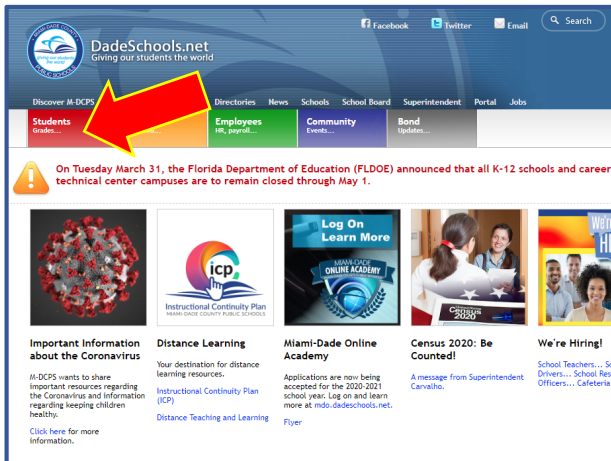

STUDENT PORTAL NAVIGATION AND ACCESSING MY SCHOOL ONLINE GUIDE

Logging onto the Student Portal

1. Go to www.dadeschools.net and Click on the Students Tab

2. Click the [Login to Student Portal](#) Button

3. Type in your Username (Student Portal ID#) and Password

STUDENT PORTAL NAVIGATION AND ACCESSING MY SCHOOL ONLINE GUIDE

Navigating Student Portal Resources

Student Portal

Home Student Portal **Apps | Services | Sites** Resources

Welcome to the Student Portal

Family Empowerment Scholarship (Click here for details)
Click here to view the Scholarship District Notification Forms in English, Spanish and Creole.