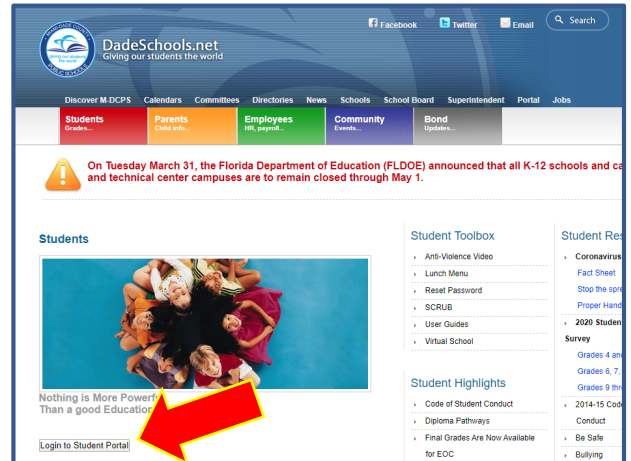

STUDENT PORTAL NAVIGATION AND ACCESSING MY SCHOOL ONLINE GUIDE

Logging onto the Student Portal

1. Go to www.dadeschools.net and Click on the Students Tab

2. Click the [Login to Student Portal](#) Button

3. Type in your Username (Student Portal ID#) and Password

STUDENT PORTAL NAVIGATION AND ACCESSING MY SCHOOL ONLINE GUIDE

Navigating Student Portal Resources

Student Portal

Home Student Portal **Apps | Services | Sites** Resources

Welcome to the Student Portal

Family Empowerment Scholarship (Click here for details)
Click here to view the Scholarship District Notification Forms in English, Spanish and Creole.